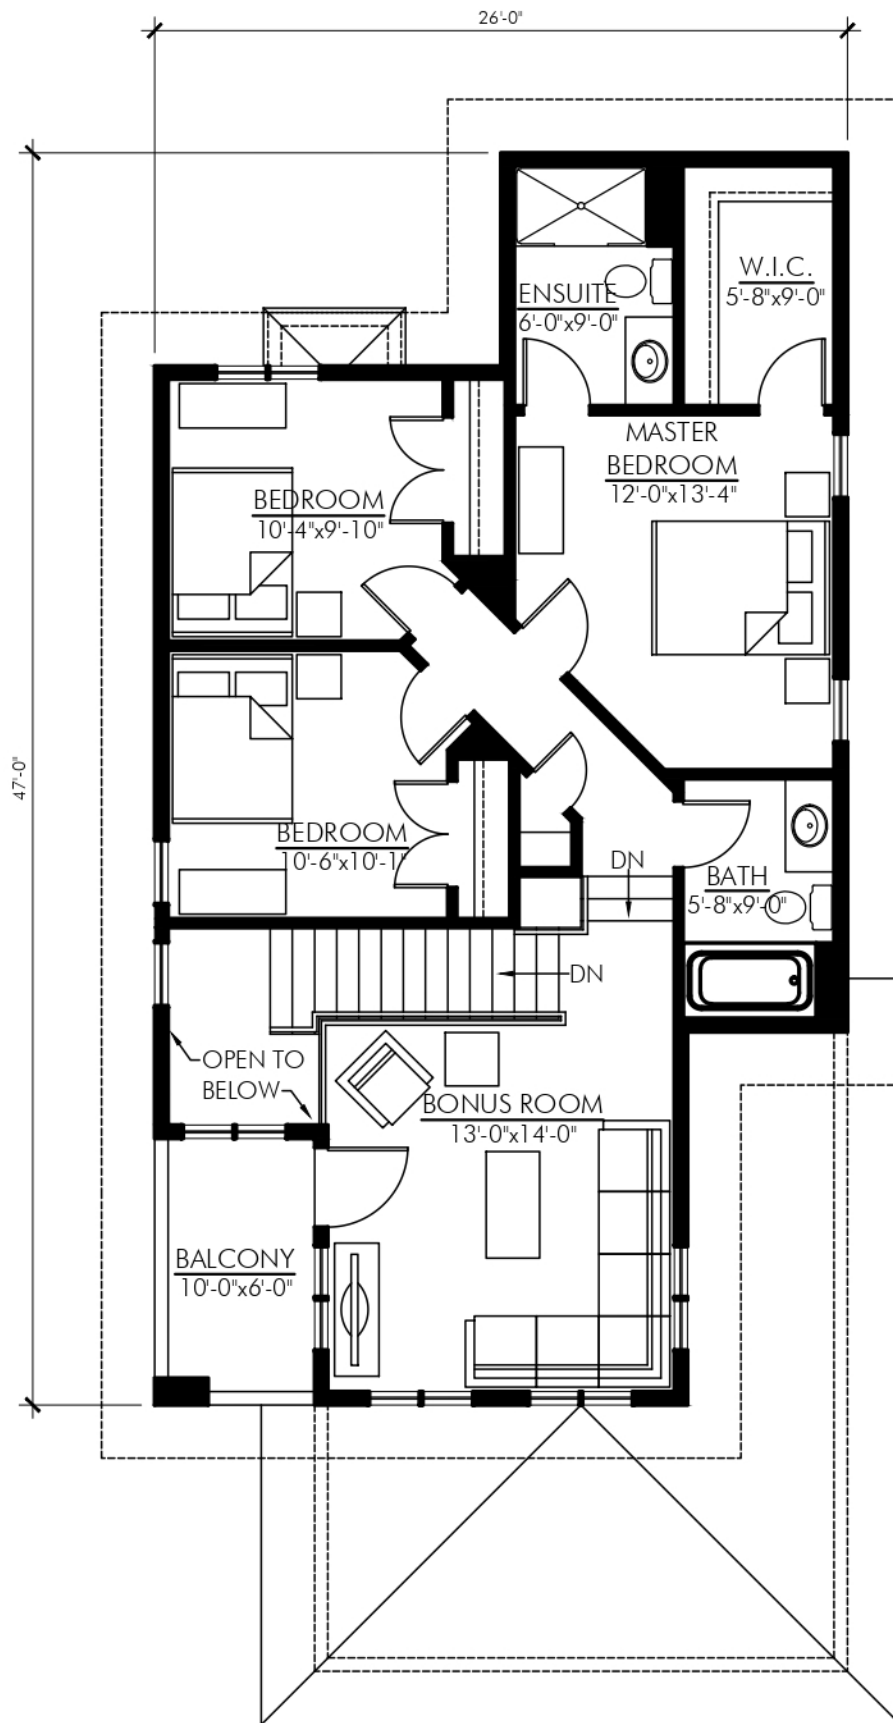

MAIN FLOOR PLAN - 781 SQ FT  
JASPER-1720

SECOND FLOOR PLAN - 853 SQ FT  
JASPER-1720